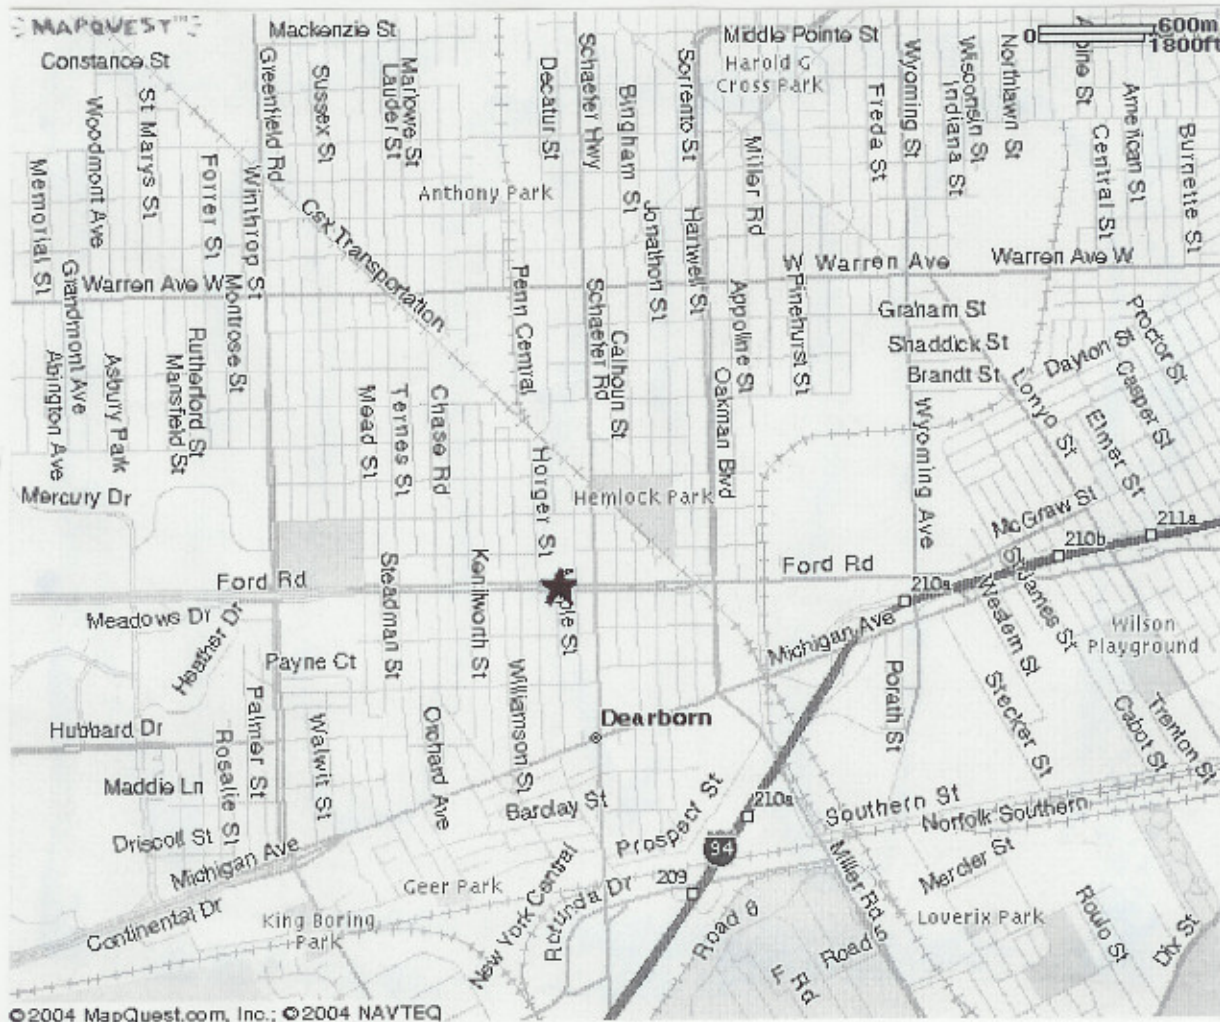

# Fordson High School

Dearborn Blue Game Field

## Directions to Fordson High School

From most Downriver Areas

I-94 East to Southfield Fwy;

Southfield Fwy North to Ford Rd East

Ford Rd East to turn around at Schaefer Rd.

Take turn around at Schaefer to head West on Ford Rd.

To Neckel St. (1<sup>st</sup> street west of Schaefer)

Turn Right on Neckel St.

Parking lot is on right hand side,

Field is directly behind the school.

**13800 Ford Rd.**

**Dearborn, MI 48126**

**Rule of Thumb:**

**If you find Ford Rd. & Schaefer you *cannot* miss**

**FORDSON HIGH SCHOOL**